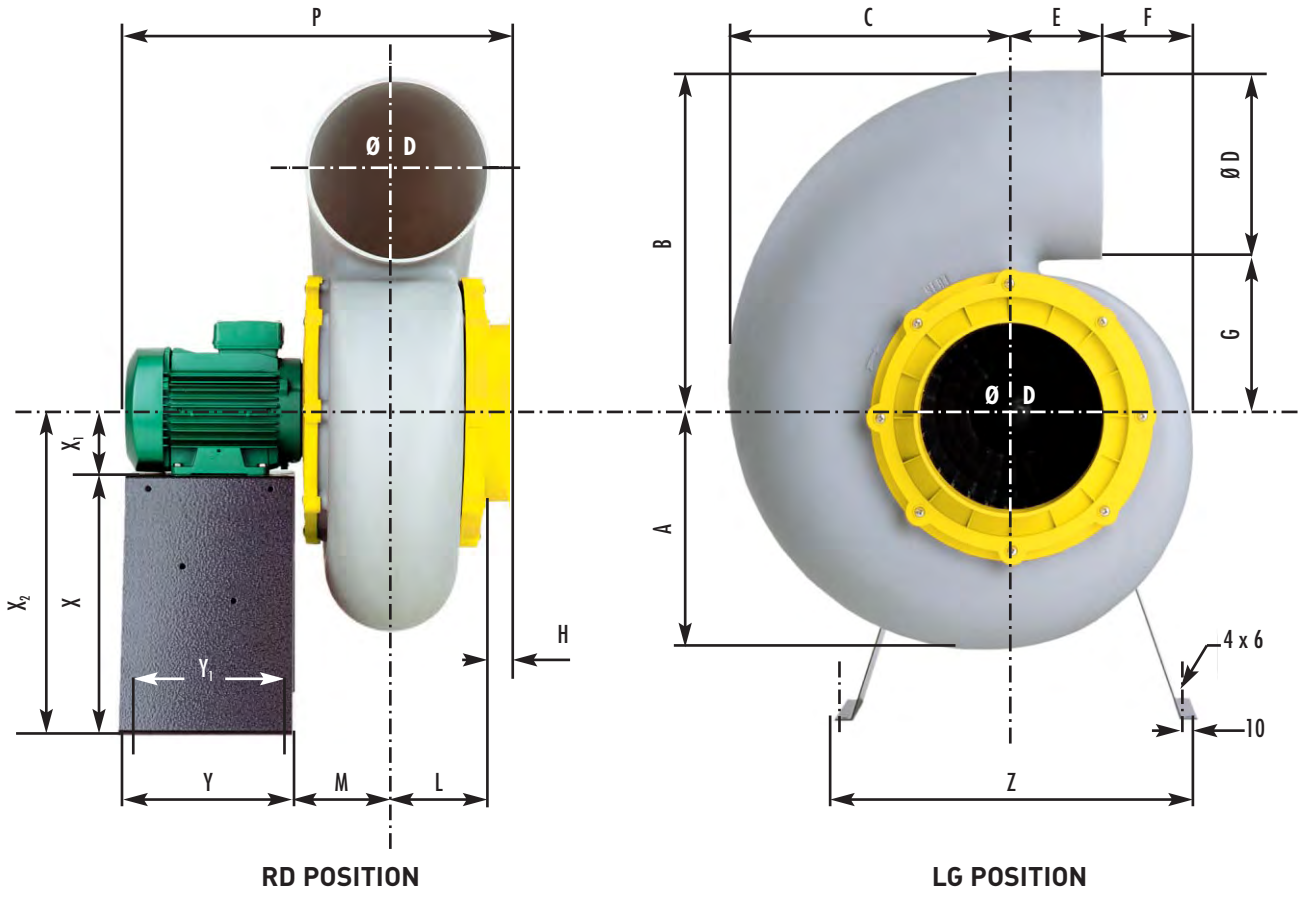

SEAT 20

SEAT Series

n (T/min) R.P.M.	dB(A)		dB	
950	53	54	61	62
★ 1450	65	66	70	71
2870	83	84	85	86

n (T/min) R.P.M.	dB (A)	
950	41	42
1435	51	52
2870	66	67

Noise ratings in accordance with ISO 9614/1. Visit our website for details.

Dimensional data (mm) - Metal stand does not come standard with fan (see accessories pricing).

A	B	C	Ø D	E	F	G	H	L	M	P	Y	Y ₁	Z	X	X ₁	X ₂
208	303	240	160	100	57	143	32	84	94	390	180	160	340	240	71	311

WARNING : for an enclosed pedestal mounting, X₂ = 370 mm.

Handings are viewed from inlet side - 45 degree adjustable

LG 0	LG 45	LG 90	LG 135	LG 180	LG 225	LG 270	LG 315
RD 0	RD 45	RD 90	RD 135	RD 180	RD 225	RD 270	RD 315