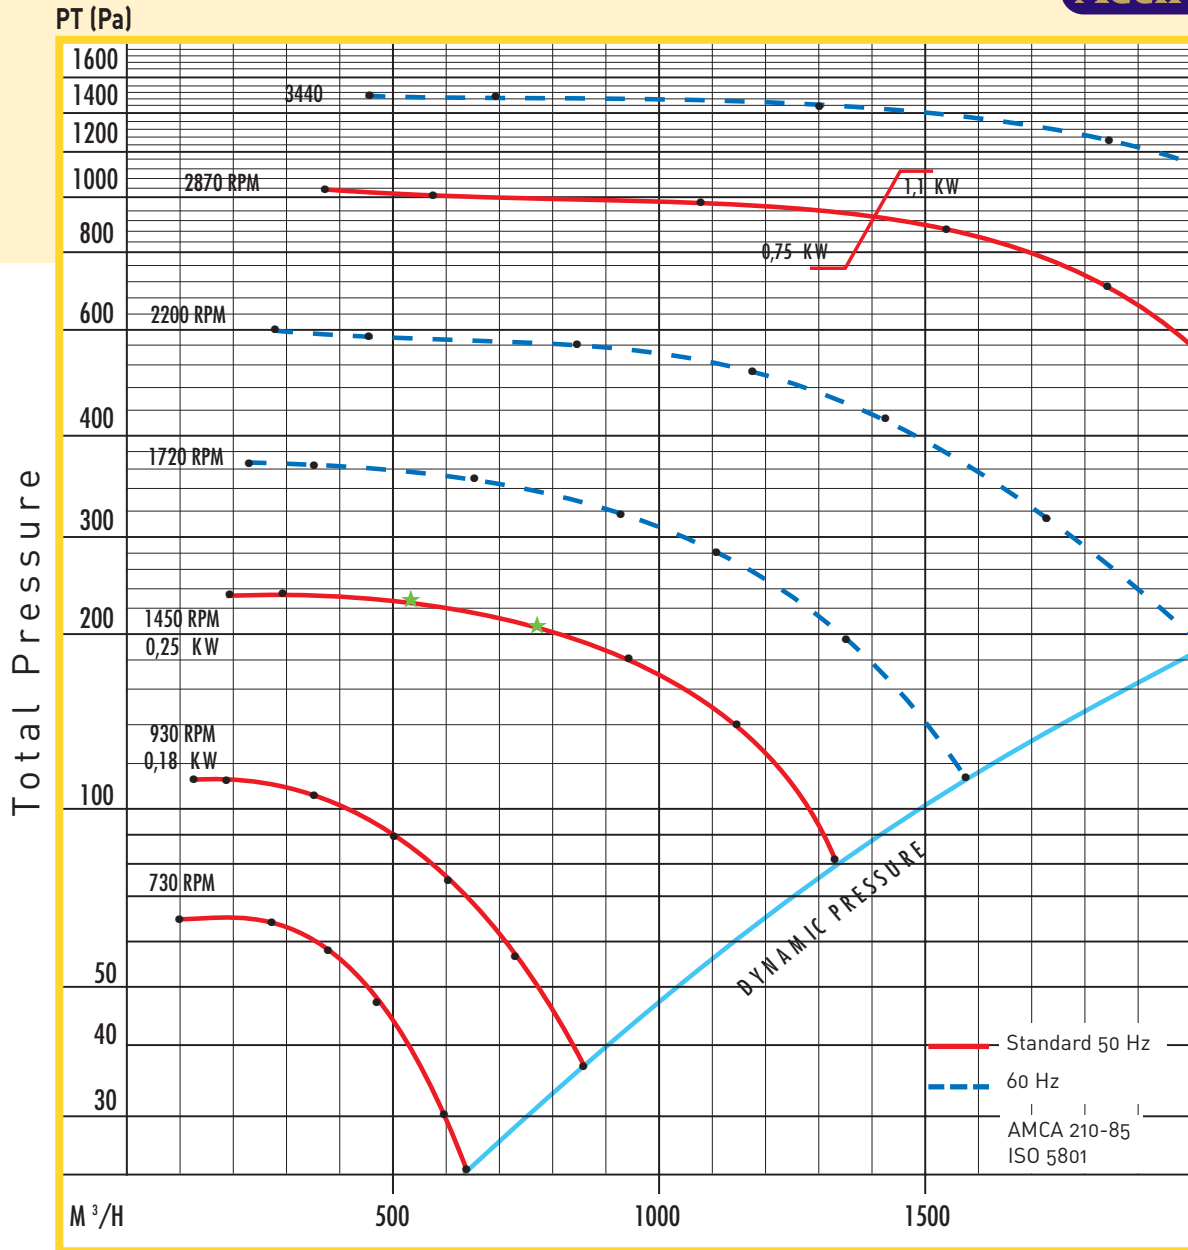

SEAT 20

SEAT Series

n (T/min) R.P.M.	dB(A)		dB	
950	53	54	61	62
★ 1450	65	66	70	71
2870	83	84	85	86

n (T/min) R.P.M.	dB (A)	
950	41	42
1435	51	52
2870	66	67

Noise ratings in accordance with ISO 9614/1. Visit our website for details.

Dimensional data (mm) - Metal stand does not come standard with fan (see accessories pricing).

A	B	C	Ø D	E	F	G	H	L	M	P	Y	Y ₁	Z	X	X ₁	X ₂
208	303	240	160	100	57	143	32	84	94	390	180	160	340	240	71	311

WARNING : for an enclosed pedestal mounting, X₂ = 370 mm.

Handings are viewed from inlet side - 45 degree adjustable

LG 0	LG 45	LG 90	LG 135	LG 180	LG 225	LG 270	LG 315
RD 0	RD 45	RD 90	RD 135	RD 180	RD 225	RD 270	RD 315